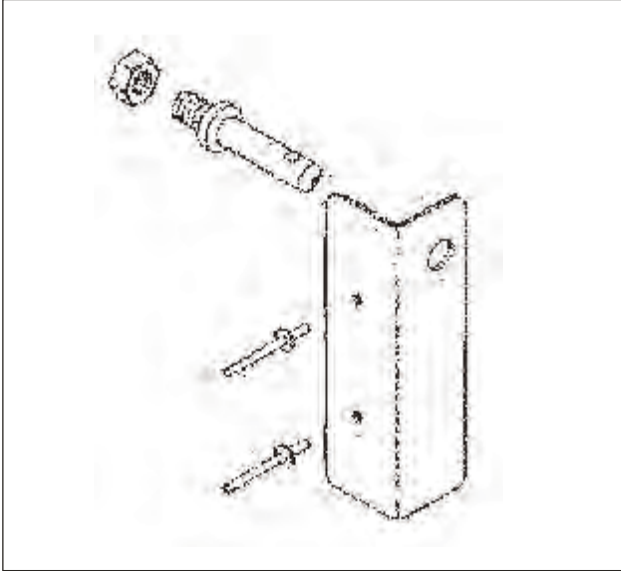

Padlock Kit