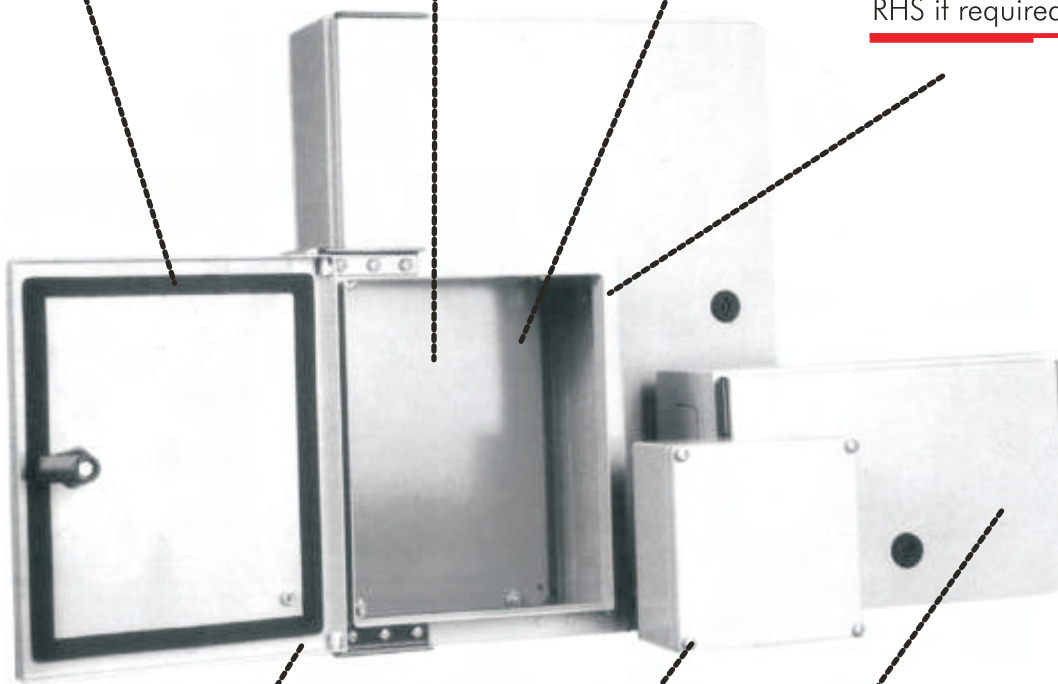

Foamed-in polyurethane
Oil and Chemical
resistant gasket
IP 55 & IP 66 degree of
protection

When the box arrives at your
doorstep you can start using it
right away. All accessories are
included and fitted - mounting
plate-wall mounting brackets
and key.

Mounting Plate fabricated
from 2 mm. CRCA

Door reversibility - door
normally fitted on LHS as
Standard however,
changeable to
RHS if required

The door opens 180°
for easy access.

Tough pretreatment by phosphat-
ing and chrome passivation.
Very strong and smooth powder
coated surface Ral 7032.
Easy to keep clean and maintain.

Terminal boxes
with brackets
for DIN rails
included