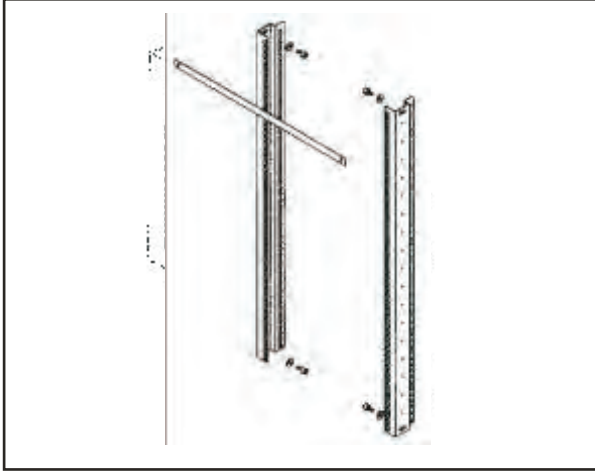

19" Mounting Rail

Mounting Details

CAT. NO.	DESCRIPTION	U / HE	SIZE (Height)mm	Weight (Kg)
BIL-40898	19" RAILS	7U	400	0.40
BIL-40930	19" RAILS		500	0.48
BIL-40900	19" RAILS	12U	600	0.55
BIL-40940	19" RAILS		700	0.67
BIL-40910	19" RAILS	16U	800	0.80
BIL-40920	19" RAILS	21U	1000	1.20