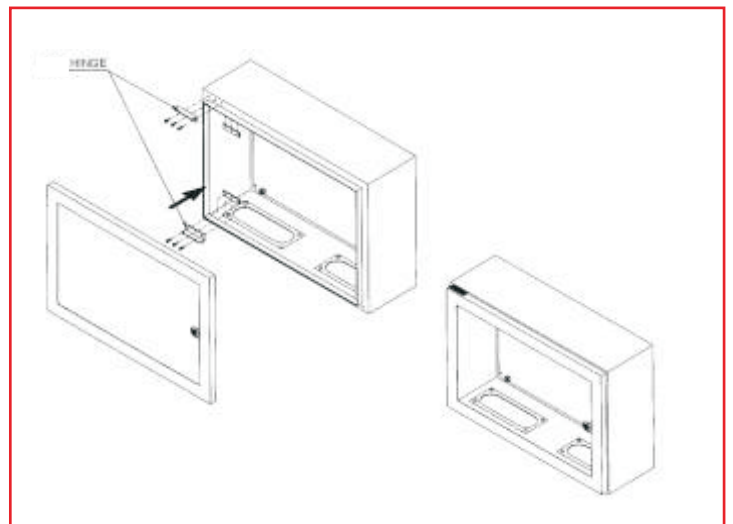

CAT. NO.	DESCRIPTION	SIZE (W x H) mm	WEIGHT (Kg)
BIL-51800	GLASS DOOR	400 x 200	1.40
BIL-51810	GLASS DOOR	400 x 400	2.55
BIL-51820	GLASS DOOR	400 x 600	3.70
BIL-51850	GLASS DOOR	600 x 200	2.04
BIL-51860	GLASS DOOR	600 x 400	3.70
BIL-51870	GLASS DOOR	600 x 600	5.37
BIL-51880	GLASS DOOR	600 x 800	7.40

Mounting Details