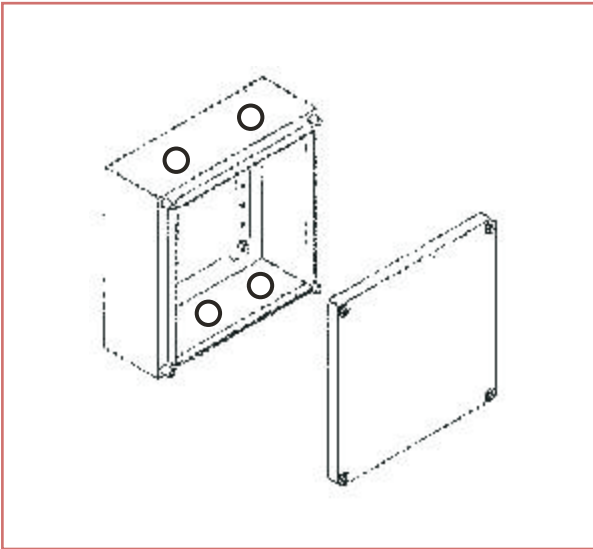

SALIENT FEATURES - TERMINAL BOXES

As a standard tapped brackets are provided inside - facilitating DIN rail mounting ● Wall mounting brackets are provided for a rigid mounting position ● Screwed Top cover is provided as standard. Optional hinged door can also be provided ● In case of IP55 Terminal boxes, 2 Nos. Holes for cable entry are provided both on Top and bottom cover. To prevent ingress these are plugged with rubber gromets. ● Terminal Boxes are fabricated using 1.2 mm thick CRCA sheet steel.

Terminal Box IP 55

Cat. No.	Box Size(W x H x D) mm	Weight (Kg)
BIL - 70000	150 x 150 x 80	1.30
BIL - 70010	300 x 150 x 80	2.82
BIL - 70020	200 x 200 x 80	2.41
BIL - 70030	300 x 200 x 80	2.85
BIL - 70040	150 x 150 x 120	1.70
BIL - 70050	300 x 150 x 120	2.64
BIL - 70060	200 x 200 x 120	3.12
BIL - 70070	300 x 200 x 120	3.72
BIL - 70080	400 x 200 x 120	3.80
BIL - 70090	300 x 300 x 120	4.01
BIL - 70180	400 x 300 x 120	5.00
BIL - 70190	400 x 400 x 120	6.50
BIL - 70200	500 x 200 x 120	5.00
BIL - 70210	500 x 300 x 120	6.00
BIL - 70220	600 x 200 x 120	5.00
BIL - 70230	600 x 300 x 120	6.80
BIL - 70240	600 x 400 x 120	8.00
BIL - 70250	800 x 200 x 120	6.50
BIL - 70260	800 x 400 x 120	10.00