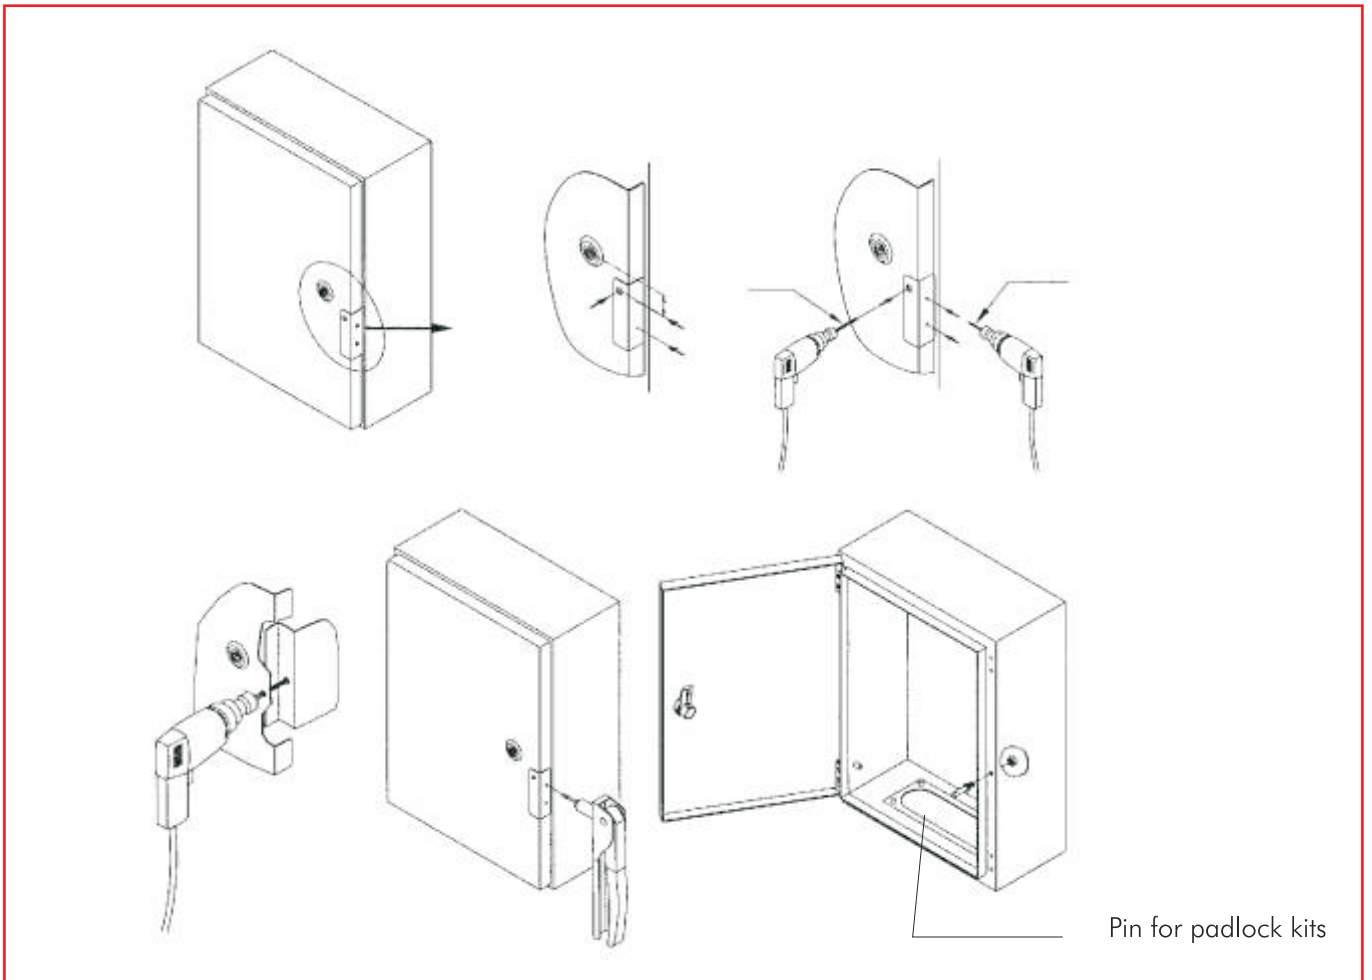

Mounting Details

Padlock Kit

| CAT. NO. | DESCRIPTION | WEIGHT (kg) |
|-----------|-------------|-------------|
| BIL-52300 | PADLOCK KIT | 0.47 |

Mounting Details

SALIENT FEATURES - TERMINAL BOXES

As a standard tapped brackets are provided inside - facilitating DIN rail mounting ● Wall mounting brackets are provided for a rigid mounting position ● Screwed Top cover is provided as standard. Optional hinged door can also be provided ● In case of IP55 Terminal boxes, 2 Nos. Holes for cable entry are provided both on Top and bottom cover. To prevent ingress these are plugged with rubber gromets. ● Terminal Boxes are fabricated using 1.2 mm thick CRCA sheet steel.