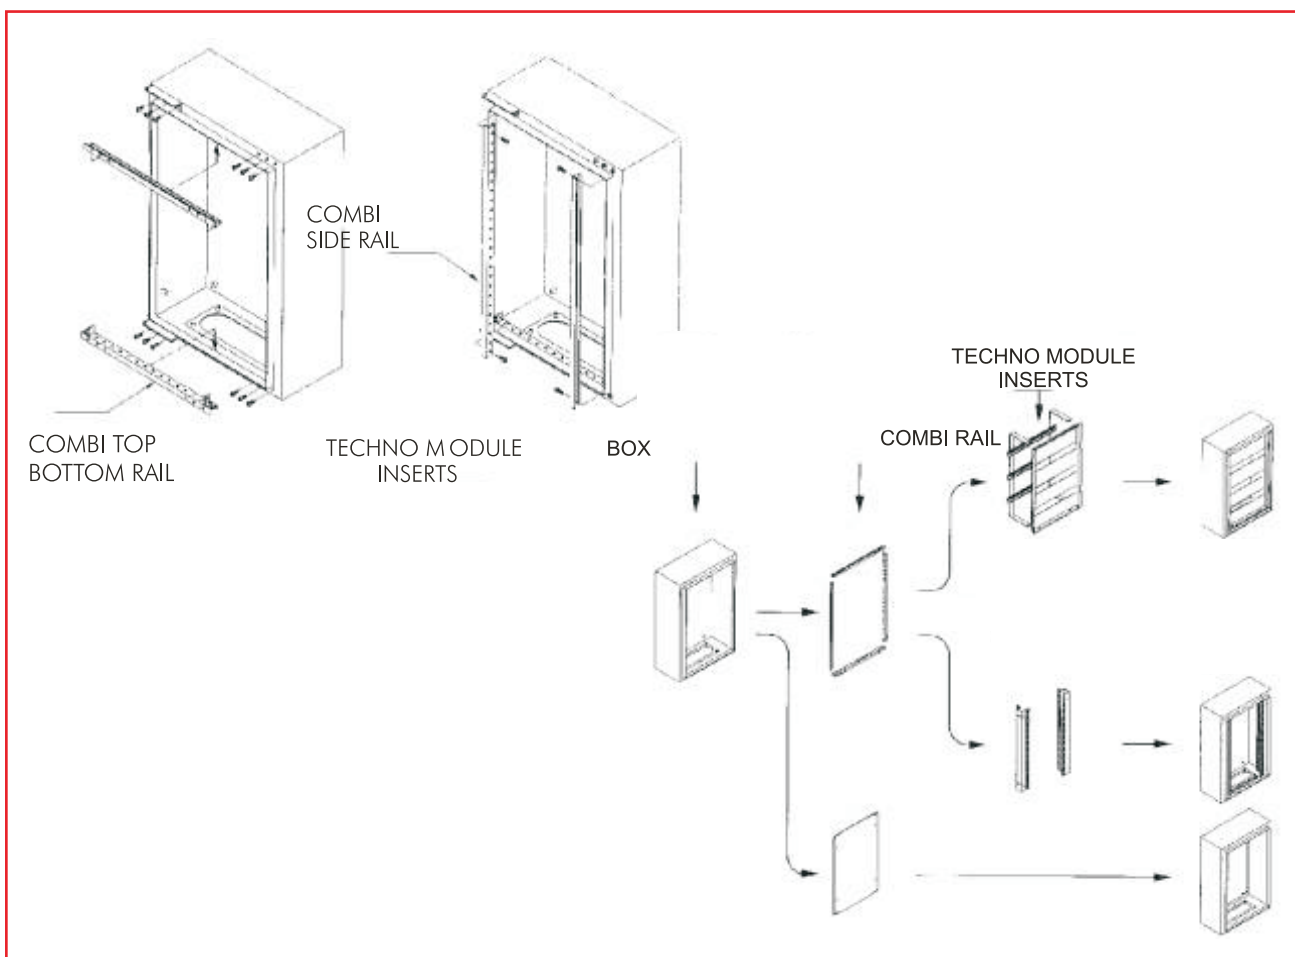

Mounting Details