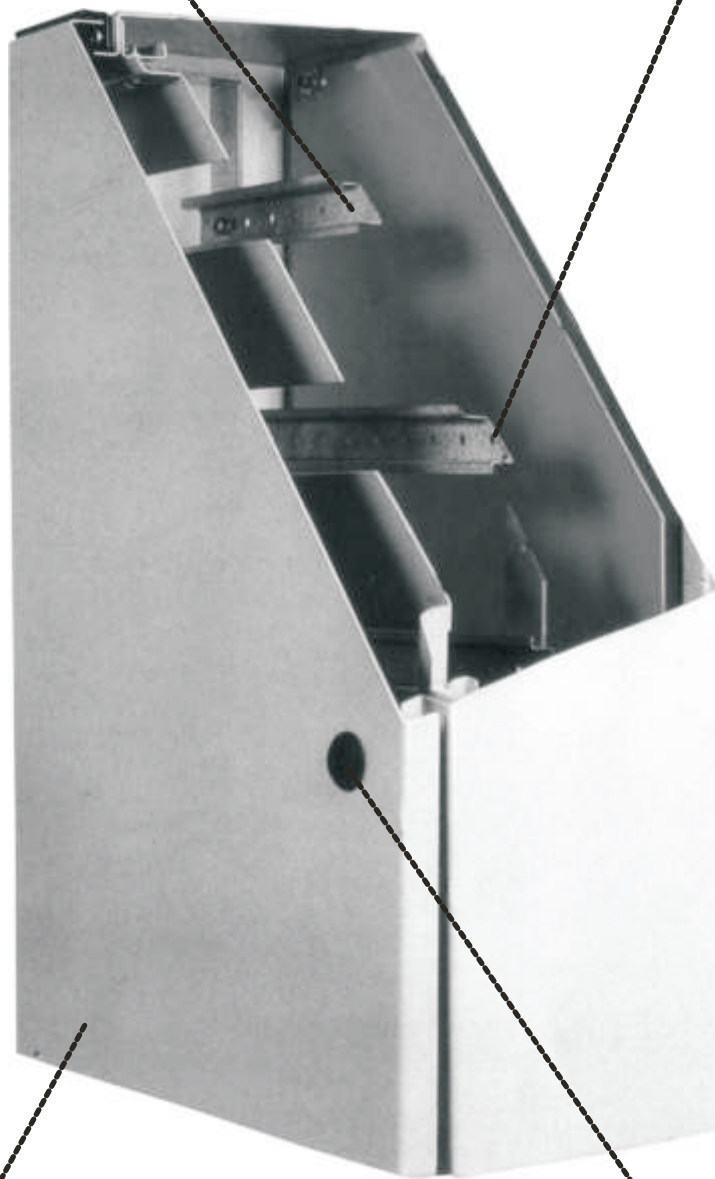

Mounting Plate fabricated
from 2 mm. CRCA

Door reversibility - door
normally fitted on LHS as
Standard however,
changeable to
RHS if required

The door opens 180°
for easy access.

Tough pretreatment by phosphat-
ing and chrome passivation.
Very strong and smooth powder
coated surface Ral 7032.
Easy to keep clean and maintain.

Terminal boxes
with brackets
for DIN rails
included

The DIN-rails makes it perfect for sub distribution boards.

By fixing combi rails to the Box you can insert DIN-rails, 19" equipment, instrumentation plates and a lot of other accessories inside.