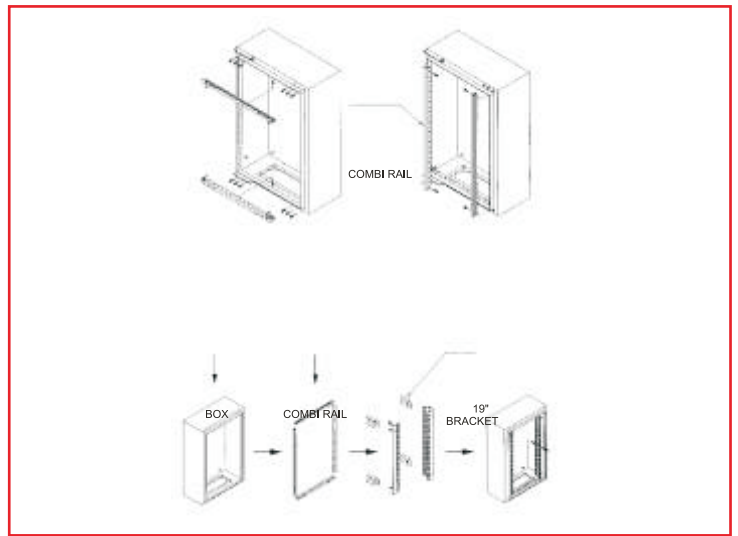

Mounting Details

19" Mounting Rail

Mounting Details

| CAT. NO. | DESCRIPTION | U / HE | SIZE (Height)mm | Weight (Kg) |
|-----------|-------------|--------|-----------------|-------------|
| BIL-40898 | 19" RAILS | 7U | 400 | 0.40 |
| BIL-40930 | 19" RAILS | | 500 | 0.48 |
| BIL-40900 | 19" RAILS | 12U | 600 | 0.55 |
| BIL-40940 | 19" RAILS | | 700 | 0.67 |
| BIL-40910 | 19" RAILS | 16U | 800 | 0.80 |
| BIL-40920 | 19" RAILS | 21U | 1000 | 1.20 |

Glass Door

| CAT. NO. | DESCRIPTION | SIZE (W x H) mm | WEIGHT (Kg) |
|-----------|-------------|-------------------|-------------|
| BIL-51800 | GLASS DOOR | 400 x 200 | 1.40 |
| BIL-51810 | GLASS DOOR | 400 x 400 | 2.55 |
| BIL-51820 | GLASS DOOR | 400 x 600 | 3.70 |
| BIL-51850 | GLASS DOOR | 600 x 200 | 2.04 |
| BIL-51860 | GLASS DOOR | 600 x 400 | 3.70 |
| BIL-51870 | GLASS DOOR | 600 x 600 | 5.37 |
| BIL-51880 | GLASS DOOR | 600 x 800 | 7.40 |