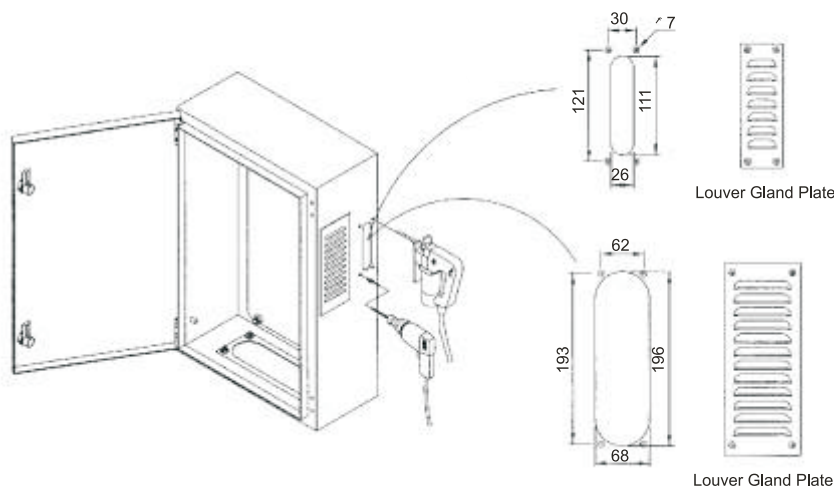

Glands

14750 STEEL GREY	14760 STEEL GREY
14770 STEEL GREY	14780 STEEL GREY
14790 STEEL WHITE	14800 STEEL WHITE
14830 STEEL GREY	14840 STEEL GREY
14850 STEEL WHITE	14860 STEEL WHITE
14870 STEEL WHITE	14880 STEEL WHITE

CAT. NO.	DESCRIPTION	SIZE (mm)	WEIGHT (Kg)
BIL-14750	Gland Plate with stud - STEEL GREY	216 x 86	0.30
BIL-14760	Gland Plate with stud - STEEL GREY	139 x 48	0.06
BIL-14770	Gland Plate - STEEL GREY	216 x 86	0.30
BIL-14780	Gland Plate - STEEL GREY	139 x 48	0.06
BIL-14790	Gland Plate - STEEL WHITE	216 x 86	0.30
BIL-14800	Gland Plate - STEEL WHITE	139 x 48	0.06
BIL-14830	Louvre Plate - STEEL GREY	216 x 86	0.30
BIL-14840	Louvre Plate - STEEL GREY	139 x 48	0.06
BIL-14850	Louvre plate with stud - STEEL WHITE	216 x 86	0.30
BIL-14860	Louvre plate with stud - STEEL WHITE	139 x 48	0.06
BIL-14870	Louvre plate - STEEL WHITE	216 x 86	0.30
BIL-14880	Louvre plate - STEEL WHITE	139 x 48	0.06

Mounting Details